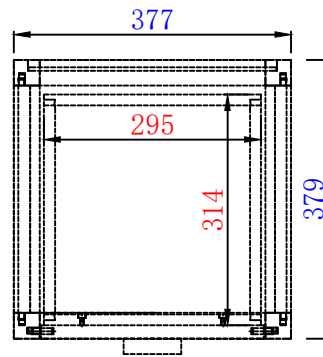

381mm

Item Number:
E444-H15L-MCA
E444-H15L-GW

JAMES MARTIN

VANITIES™

Addison 381mm Grand Tower Hutch - Left
Diagrams with Dimensions
page 02 of 03