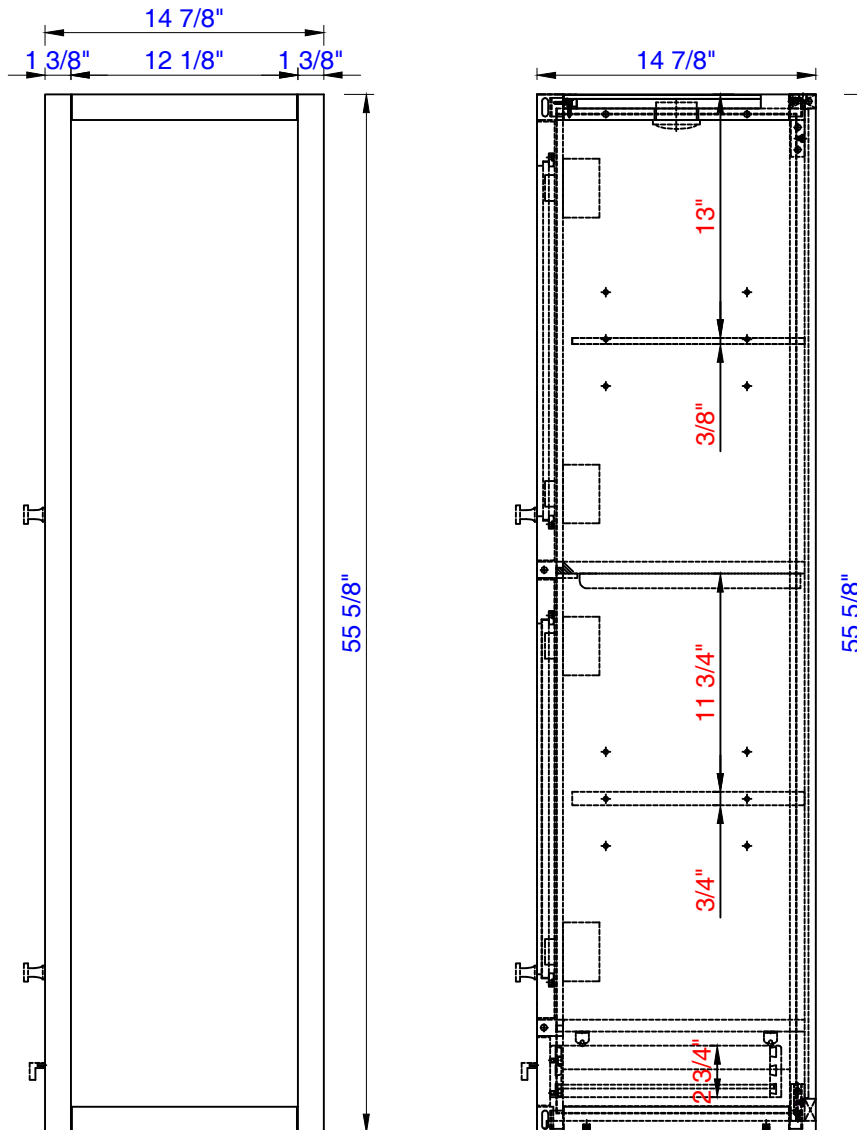

15"

Item Number:
E444-H15L-MCA
E444-H15L-GW

JAMES MARTIN

VANITIES™

Addison 15" Grand Tower Hutch - Left
Diagrams with Dimensions
page 03 of 03