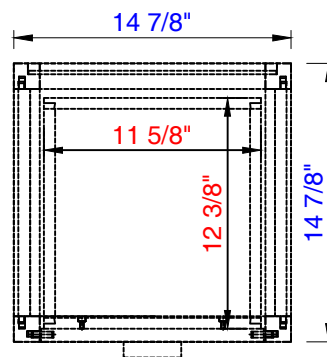

15"

Item Number:
E444-H15L-MCA
E444-H15L-GW

JAMES MARTIN

VANITIES™

Addison 15" Grand Tower Hutch - Left
Diagrams with Dimensions
page 02 of 03