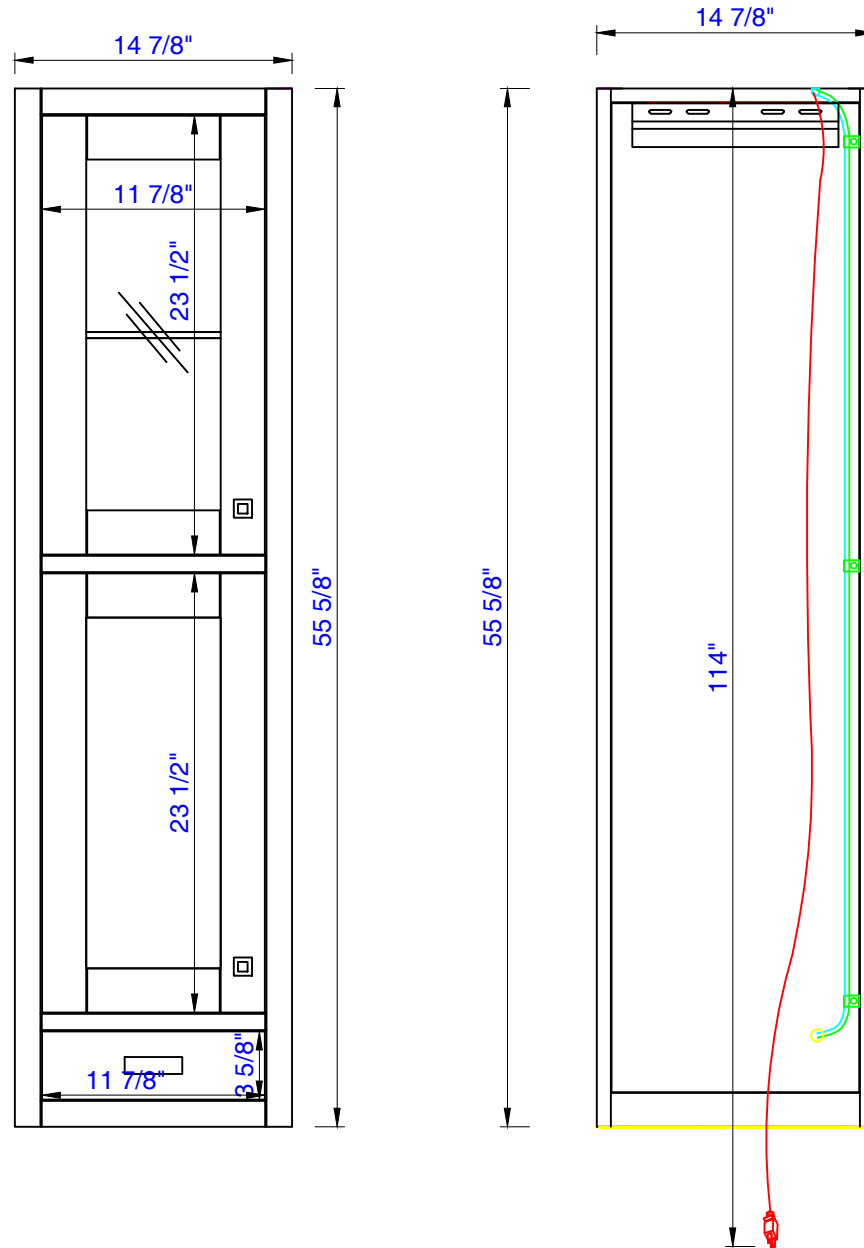

15"

Item Number:
E444-H15L-MCA
E444-H15L-GW

JAMES MARTIN

VANITIES™

Addison 15" Grand Tower Hutch - Left
Diagrams with Dimensions
page 01 of 03