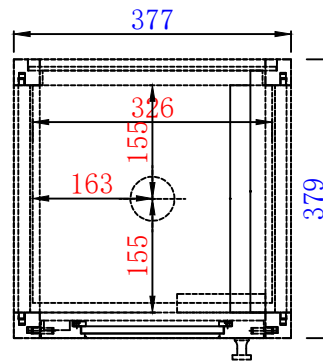

381mm

Item Number:
E444-H15L-MCA
E444-H15L-GW

JAMES MARTIN

VANITIES™

Addison 381mm Grand Tower Hutch - Left
Diagrams with Dimensions
page 02 of 03