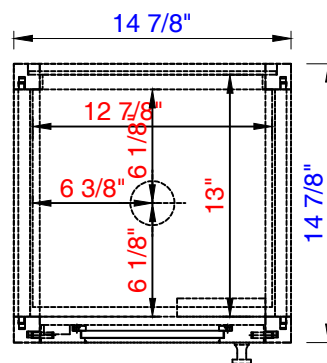

15"

Item Number:
E444-H15L-MCA
E444-H15L-GW

JAMES MARTIN

VANITIES™

Addison 15" Grand Tower Hutch - Left
Diagrams with Dimensions
page 02 of 03