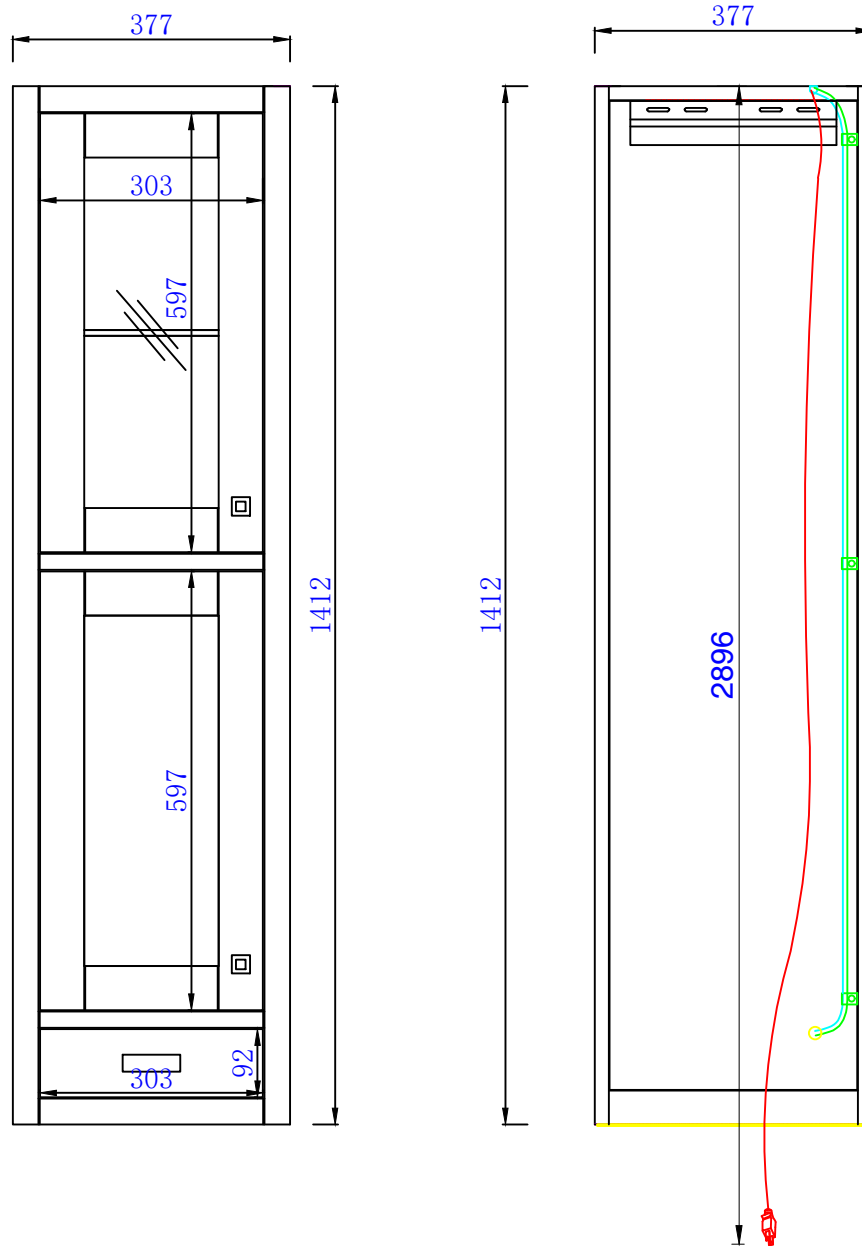

381mm

Item Number:
E444-H15L-MCA
E444-H15L-GW

JAMES MARTIN

VANITIES™

Addison 381mm Grand Tower Hutch - Left
Diagrams with Dimensions
page 01 of 03